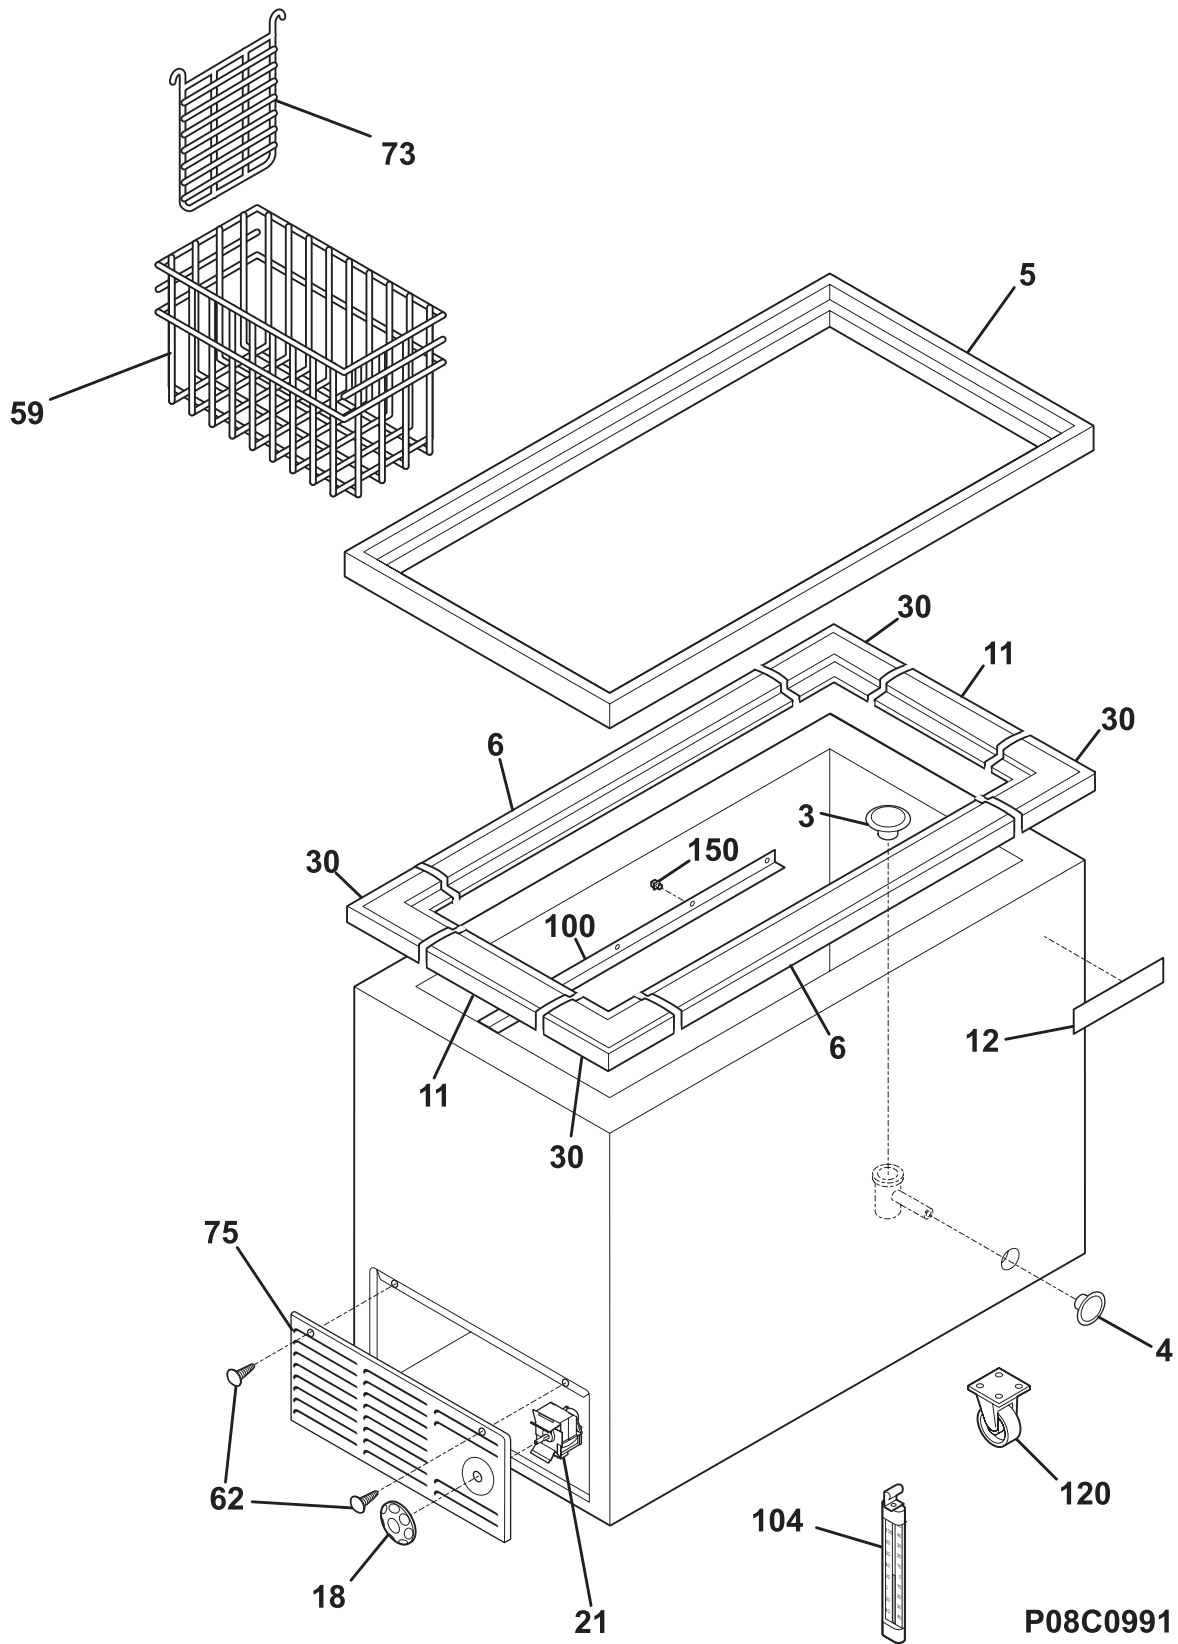

Publication No.
5995484846
07/02/22
(EN/SERVICE/MLR)
365

FREEZER CHEST

Model No.
KCG130GW

Copyright © 2007 Electrolux Home Products, Inc.
All rights reserved.

DOOR

A08D0001

DOOR

POS. NO	PART NO.	DESCRIPTION
1	216620604	Lid, chest freezer, glass, upper
2	216621200	Lock Assy, frzr lid
3	216620704	Lid, chest freezer, glass, lower
5	216621300	Key, frzr lid lock

CABINET

P08C0991

CABINET

POS. NO	PART NO.	DESCRIPTION
3	216502600	Plug, drain, interior
4	297013600	Plug, drain, exterior
5	216620504	Frame, outer
6	216955503	Breaker, Plain, white, hinge side
11	216955500	Breaker, chest end, (2)
12	297146600	Nameplate, Commercial
18	216707201	Knob, temp control
21#	216714601	Control temperature
30	216110700	Breaker, corners
59	216506100	Basket, chest freezer
62	131420300	Screw, cr truss head, 8-18AB x 0.750
73	216506200	Divider, basket
75	216034301	Panel, access, white
100	216995207	Track-basket
104	297070100	Thermometer
120	216621000	Caster
150	216997400	Support, track-basket
*	216649700	CASTER PACK, 4 casters, wrench, 16 screws
*	5303305324	Paint, touch-up, white

SYSTEM

P08S0433

SYSTEM

POS. NO	PART NO.	DESCRIPTION
1	5303925238	Condenser
4 #	216938600	Drier-filter
5 #	216987200	Harness-main
22	216056400	Clip, compressor mtg, SPRING
27	5308002681	Grommet, compressor
28	5303212615	Support, compressor
29 #	297048200	Compressor, w/o electricals
30 #	297048300	Controller
32	241544101	Clamp, elec cont mtg, compressor, bale wire
42	216232700	Washer, flat, 1"OD x 0.531"ID
43A	5303212614	Clip, harness mount
47	216629600	Screw, hex washer head, 10-16 x 0.500, tapping
55	218909915	Capacitor, run, 220 VAC, 15 microfarad
85	216533500	Wire, ground
86	216036600	Screw, ph washer head, 8-32CA x 0.500, thread forming
*	297102800	Spacer-tube